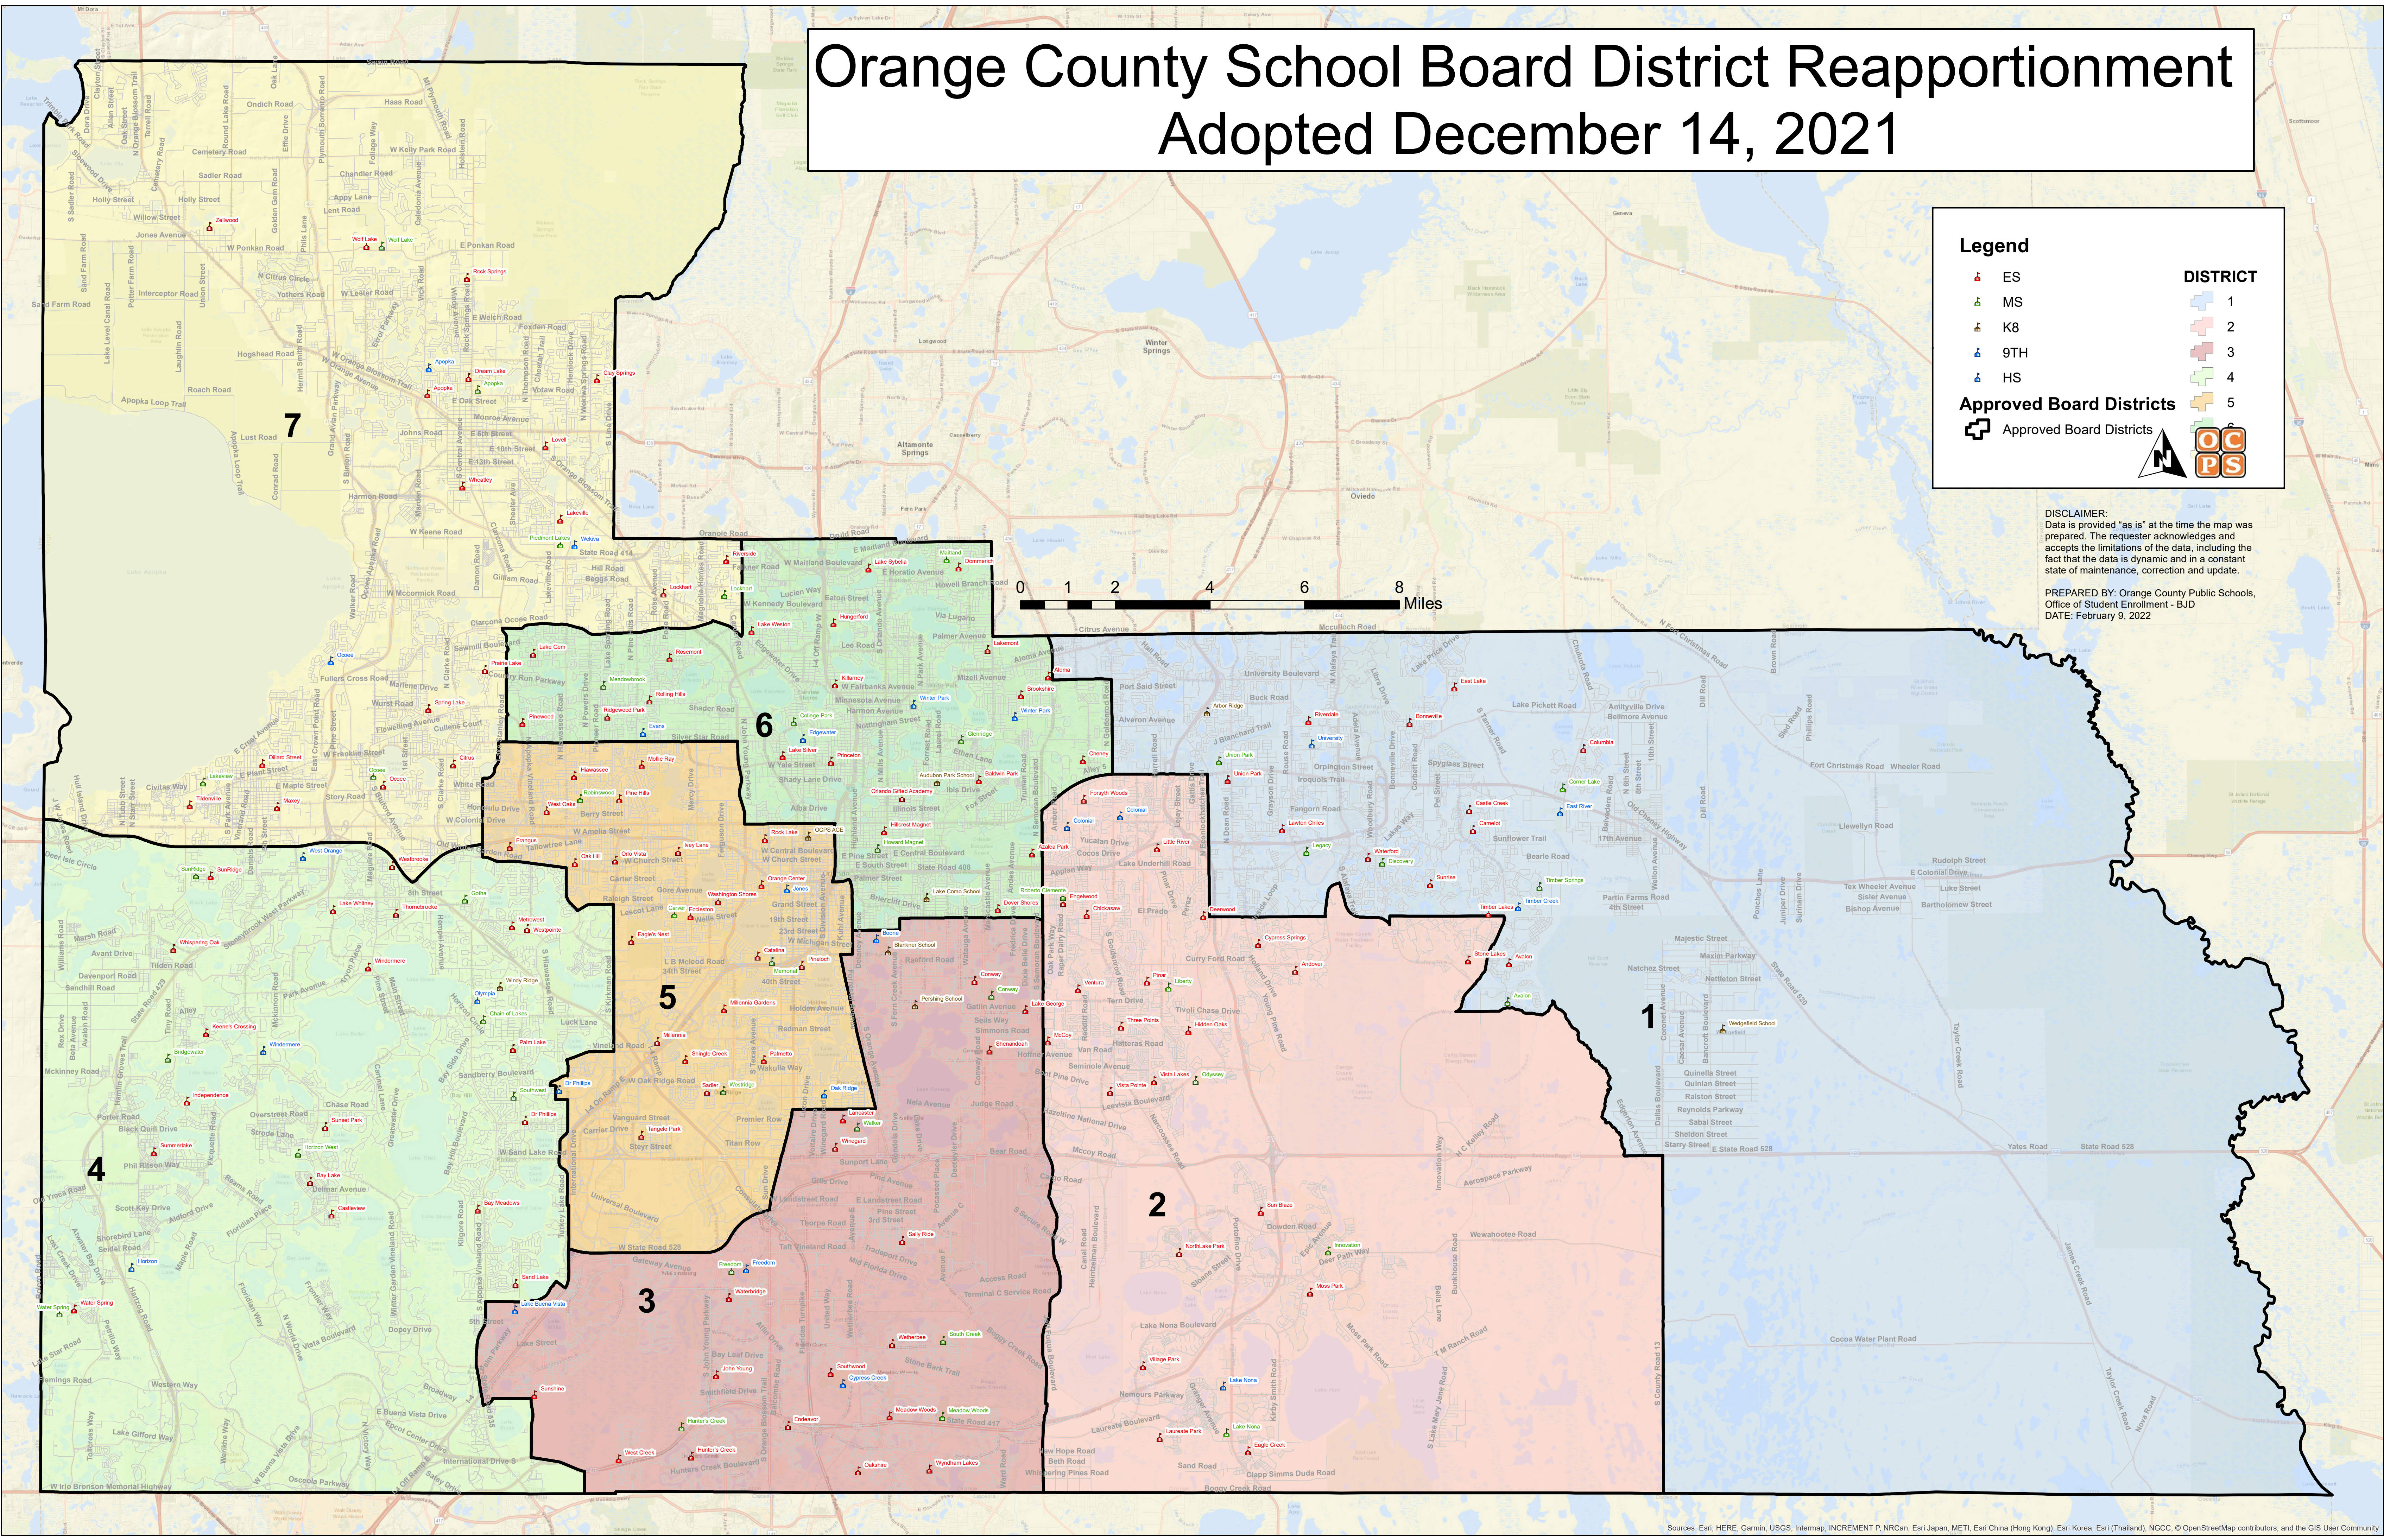

Orange County School Board District Reapportionment

Adopted December 14, 2021

Legend

- ES
- MS
- K8
- 9TH
- HS

Approved Board Districts

- Approved Board Districts

DISTRICT

- 1
- 2
- 3
- 4
- 5

DISCLAIMER:
Data is provided "as is" at the time the map was prepared. The requester acknowledges and accepts the limitations of the data, including the fact that the data is dynamic and in a constant state of maintenance, correction and update.

PREPARED BY: Orange County Public Schools,
Office of Student Enrollment - BJD
DATE: February 9, 2022

Sources: Esri, HERE, Garmin, USGS, Intermap, INCREMENT P, NRCan, Esri Japan, METI, Esri China (Hong Kong), Esri Korea, Esri (Thailand), NGCC, © OpenStreetMap contributors, and the GIS User Community